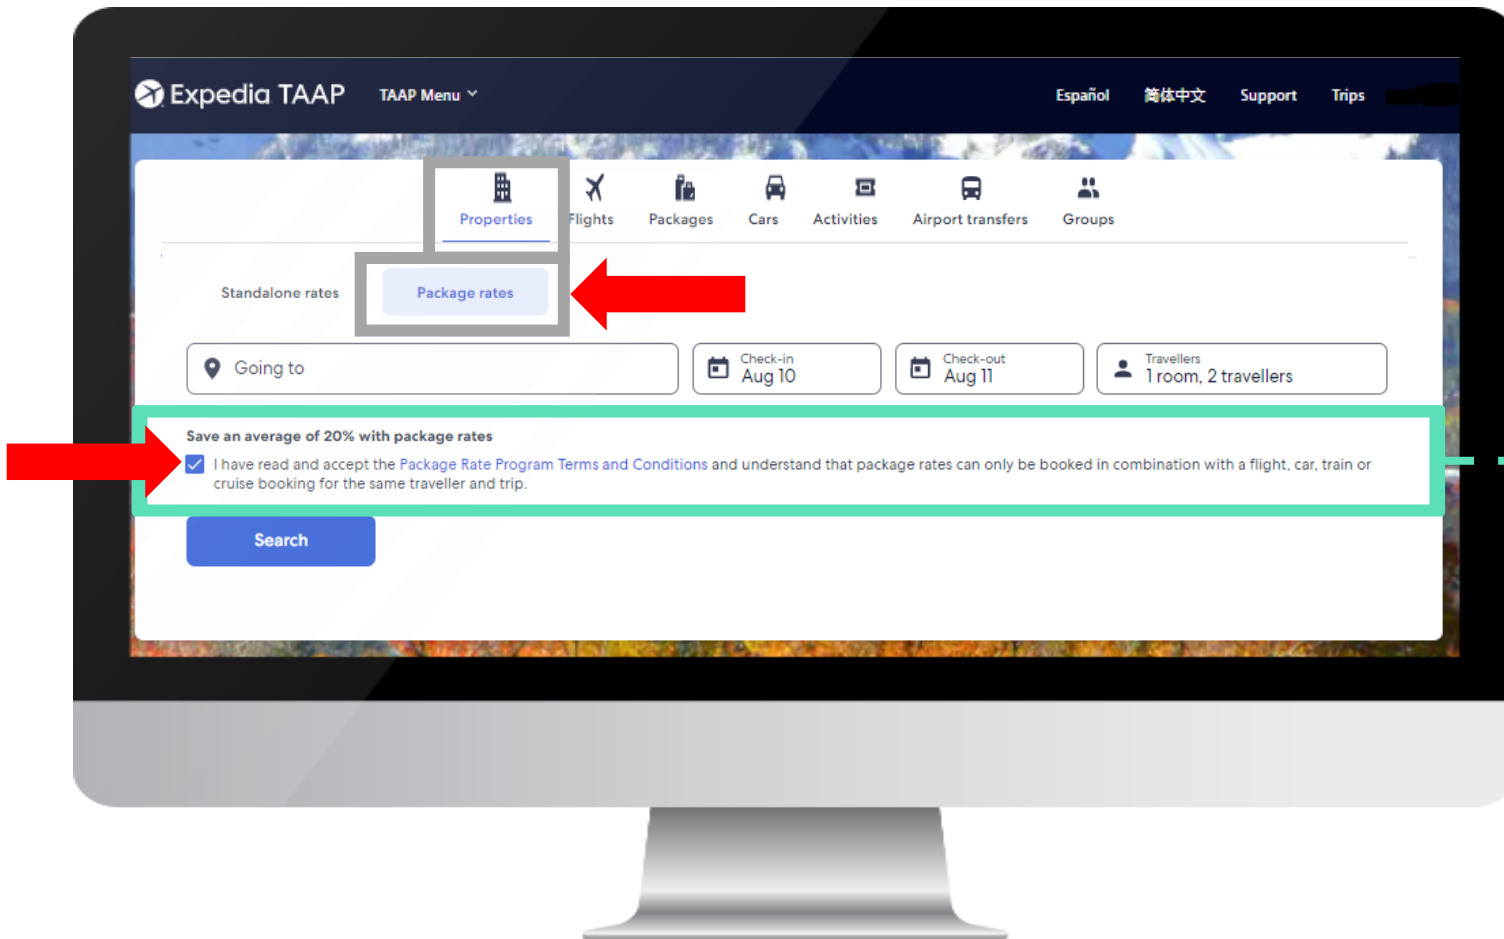

You need to have **already booked** a flight, car, train, or cruise for the same traveler.

≡ Avg. **20% off** property

2

Book a **Bundled Package** on TAAP

≡ Avg. **20% off** property

Package Rate Program

Earn up to 11% on each property booking when transportation is booked elsewhere

The screenshot displays the Expedia TAAP search interface. At the top, the search criteria are: "Going to Los Angeles (and vicinity), California, United...", "Check-in Nov 16", "Check-out Nov 18", and "Travelers 1 room, 2 travelers". A "Search" button is visible. Below the search bar is a map of Los Angeles with a "View in a map" link. A "Sort by Recommended" dropdown menu is also present.