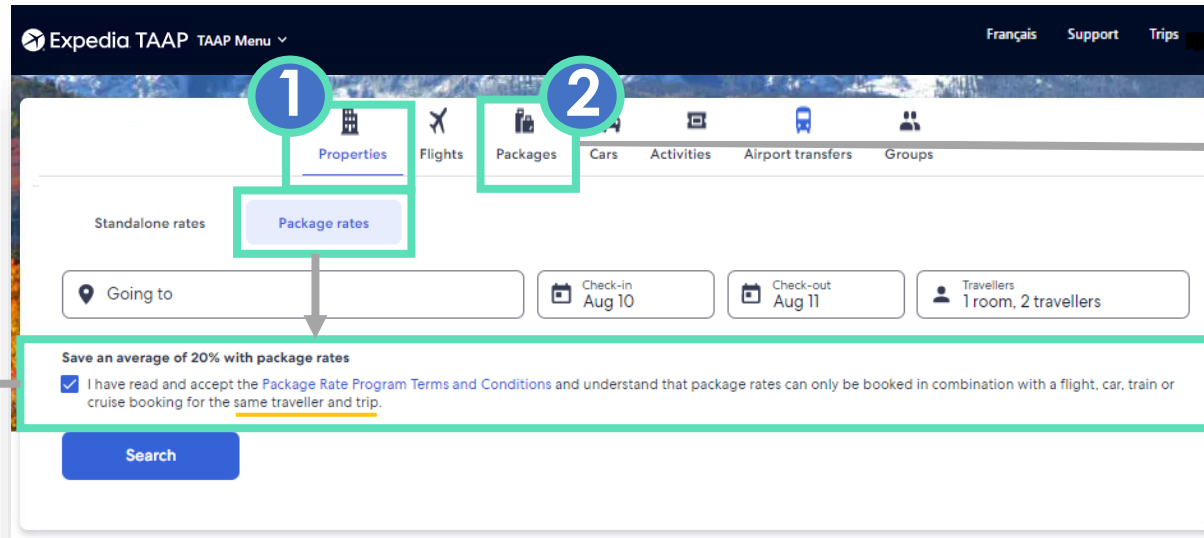

• Package Rates (TAAP Academy Guide)

- There are two ways to access Package Rates

1 Package Rate Program

Under 'Properties'
Select '**Package rates**' &
accept **Terms & Conditions**

Book **property only** on TAAP

You need to have **already booked** a flight, car, train, or cruise for the same traveler.

≡ Avg. **20% off** property

2

Book a **Bundled Package** on TAAP

≡ Avg. **20% off** property

Package Rate Program

Earn up to 11% on each property booking when transportation is booked elsewhere

Earn
up to
11%

Under 'Properties'
Select '**Package rates**' &
accept **Terms & Conditions**

You need to have **already booked** a flight, car, cruise, or train for the same traveler.

Unlock impressive savings on **property** bookings

The screenshot displays the Expedia TAAP search interface. At the top, the search criteria are: "Going to Los Angeles (and vicinity), California, United...", "Check-in Nov 16", "Check-out Nov 18", and "Travelers 1 room, 2 travelers". A "Search" button is visible. Below the search bar is a map of Los Angeles with a "View in a map" link. A "Sort by Recommended" dropdown menu is also present.